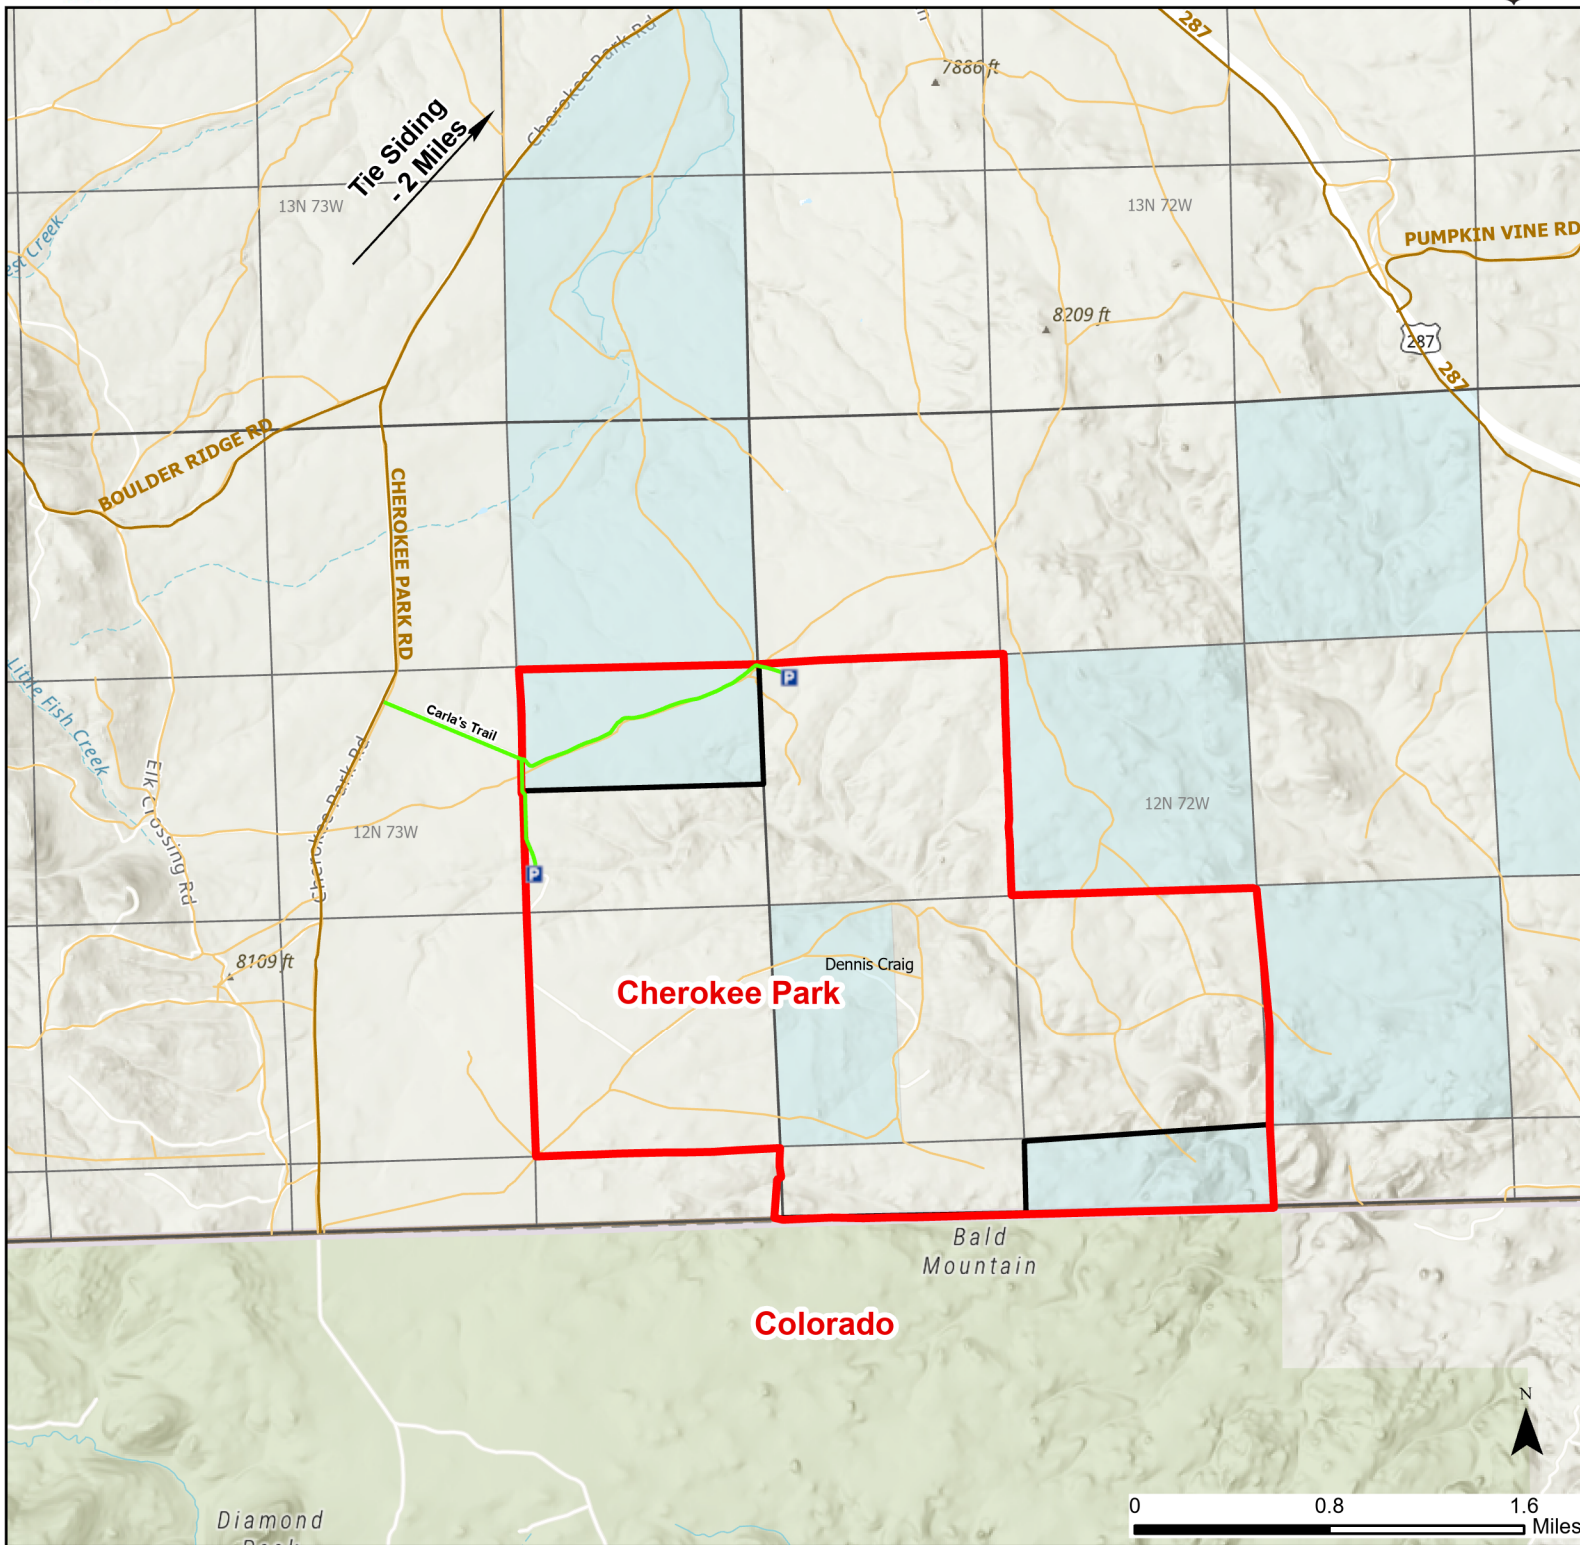

Cherokee Park Hunter Management Area

2023 Hunt
Season

| | | | | |
|-------------|--------------------------|---------------|-----------------------------------|---------------------------|
| Parking | Closed Road | Boundary | Limited Range Weapons and Archery | State |
| Coupon Box | Roads | HMA Ownership | Archery Only | DOD |
| Road Closed | County Boundaries | Other | CLOSED | BLM |
| Open Road | Special Conditions Apply | | | Wyoming Game & Fish Dept. |
| | | | | Forest Service |
| | | | | Private |

Species allowed to hunt: Elk

See Ranch Rules for More Information and Restrictions

Hunter Management Area rules apply only to those lands enrolled in the HMA.

This map is for visual use, assistance and general location only, does not represent a survey, and is not to be used for legal conveyance. Hunt Area boundaries are approximate, consult Game and Fish Hunting Regulations for descriptions and restrictions. Access to these private lands for any commercial activity must be gained by contacting the individual landowner(s) directly.